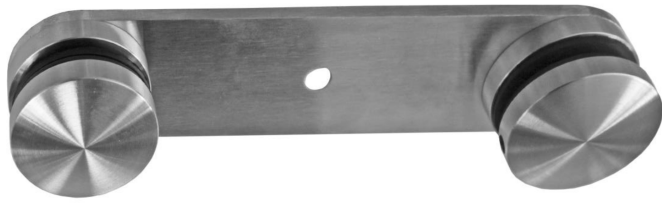

Glass adaptor - double, D50, SS, satin

Product short description:

Product price:

€26.84 tax included

Product codes:

Reference: PS-50S.P0D1010GG6-4S

EAN13: -

UPC: -

Product description:

Double Glass Holder, Stainless Steel, Satin, AISI304

The set includes an SS plate 200x50mm, 10mm thick with a central hole and two holes with M10 thread (1

piece), point fixings D=50 mm with rubber gaskets (4 pieces), and threaded rods M10 (2 pieces).

Used to secure glass to flat surfaces and railing posts.

D, mm	Spacer t, mm	Screw	Glass thickness, mm	Inner d, mm	Gra AISI
50	10	M10	8-21.52	17	

Product gallery: