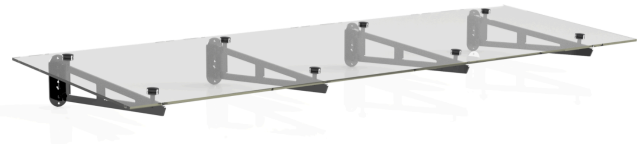

Glass canopy on 4 supports, 1000

Product short description:

Product price:

€1,355.20 tax included

Product codes:

Reference: SJ-BU4-10x27-9005

EAN13: -

UPC: -

Product description:

The glass canopy stands on 4 steel supports. Steel S235, painted black (RAL9005), Anthracite, (RAL7016) or Brown (RAL8017). Glass depth from the wall: 1000mm, length 2700-3200mm. This solution is convenient where it is impossible to attach a canopy tension rod above. The price is for a set: 4 steel supports and laminated safety glass 66.2esg